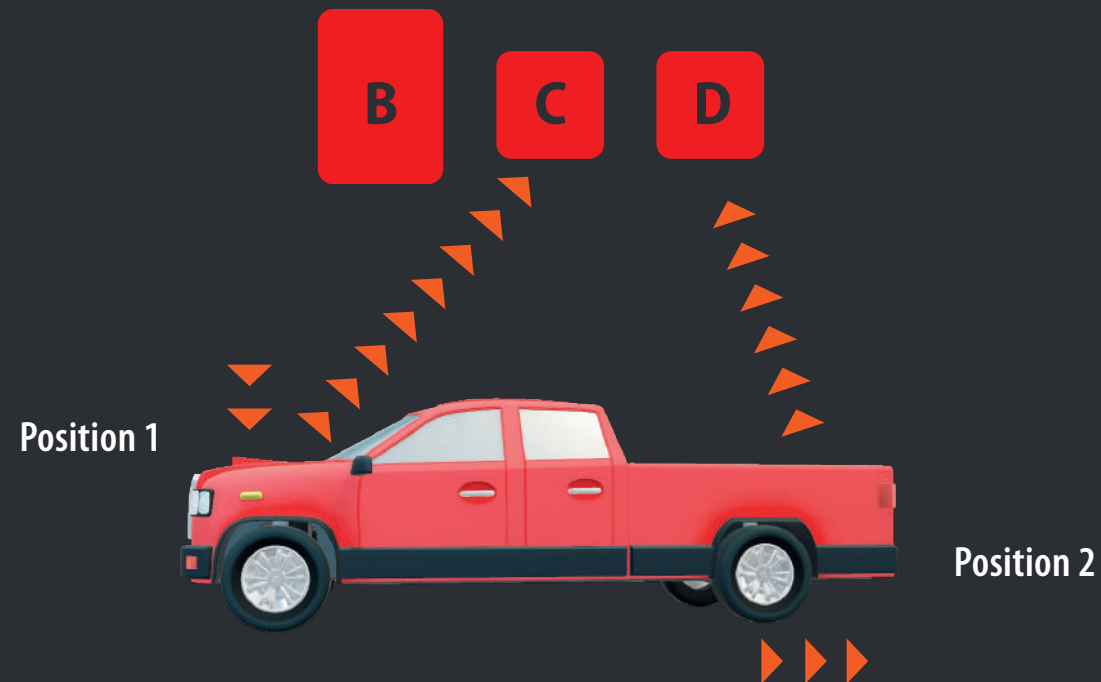

PRIEBEH SÚŤAŽE

Stage 4, B,C,D, Formát A4,A5,A5 280 m

45sek. /neobmedzený počet rán

Bodovanie: zásah 1b, miss 0b

Max. bodov 6

Sekvencia: Stoj – pozícia 1 B, C, D presun pozícia 2 ľah B, C, D

Každý terč musí byť zasiahnutý v postupnosti k presunu na ďalší terč

STAGES

Stage 4, B,C,D 280m, Size A4,A5,A5

45 secs with unlimited number of rounds

Points: hit 1 point, miss 0 points

Max. points 6

Sequence: Standing – position 1 B, C, D

move to position 2 prone B, C, D

Each target must be hit in order to continue