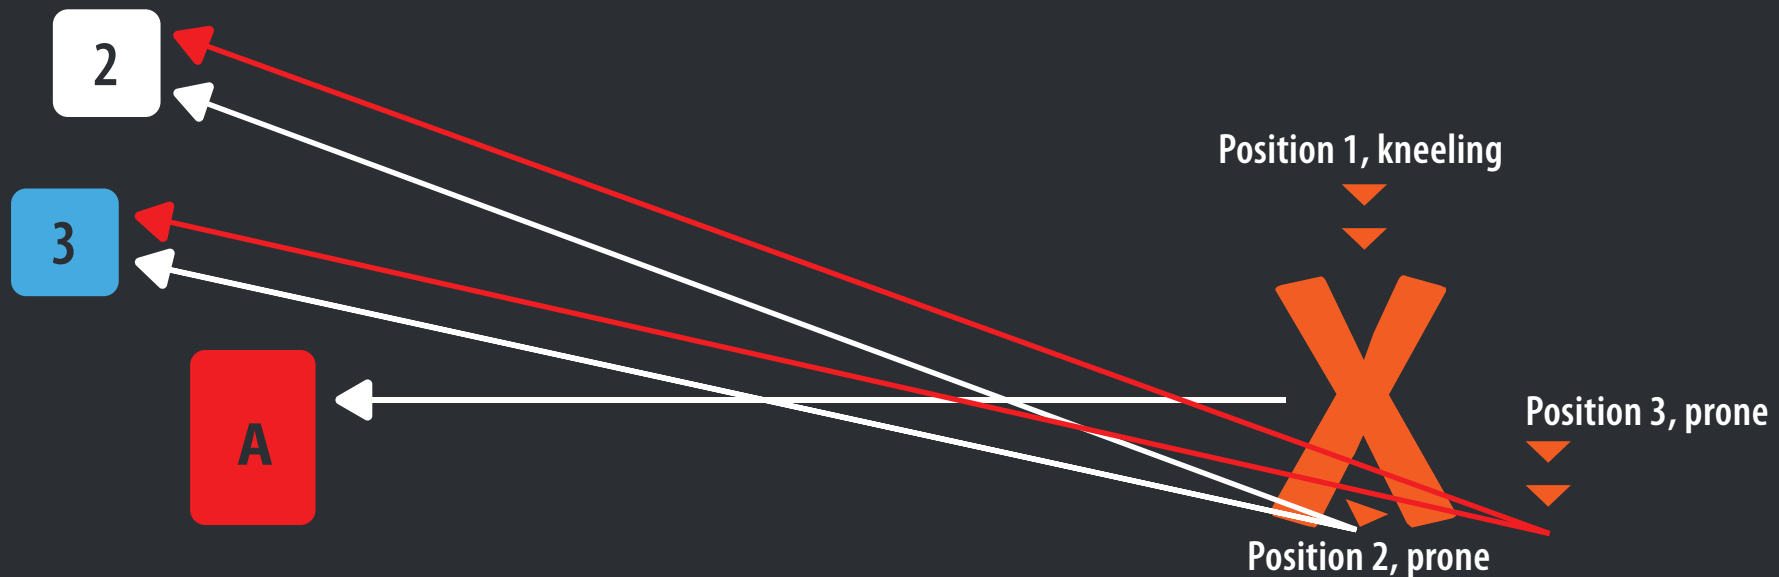

PRIEBEH SÚŤAŽE

Stage 7, Kríž , 280m

Formát A4-A, 3 a 2 200mm

60sek. /neobmedzený počet rán

Bodovanie: zásah 1 b, miss 0 b

Max. bodov 6

Pozícia: klak, ľah

Každý terč musí byť zasiahnutý v postupnosti k presunu na ďalší terč

Sekvencia strelby: Klak 2x terč A, ľah popod kríž 2xA, pravá strana krížu,

ľah 1x modrá 3, 1x čierna 2

STAGES

Stage 7 Cross, 280m

Formát A4-A, 3 and 2 200mm

60 secs with unlimited number of rounds

Points: hit 1 point, miss 0 points

Max. points 6

Shooting position: Kneeling ,prone

Each target must be hit in order to continue

Sequence of shooting : Kneeling 2x A, prone under cross 2x A, right side of cross blue 3, black 2