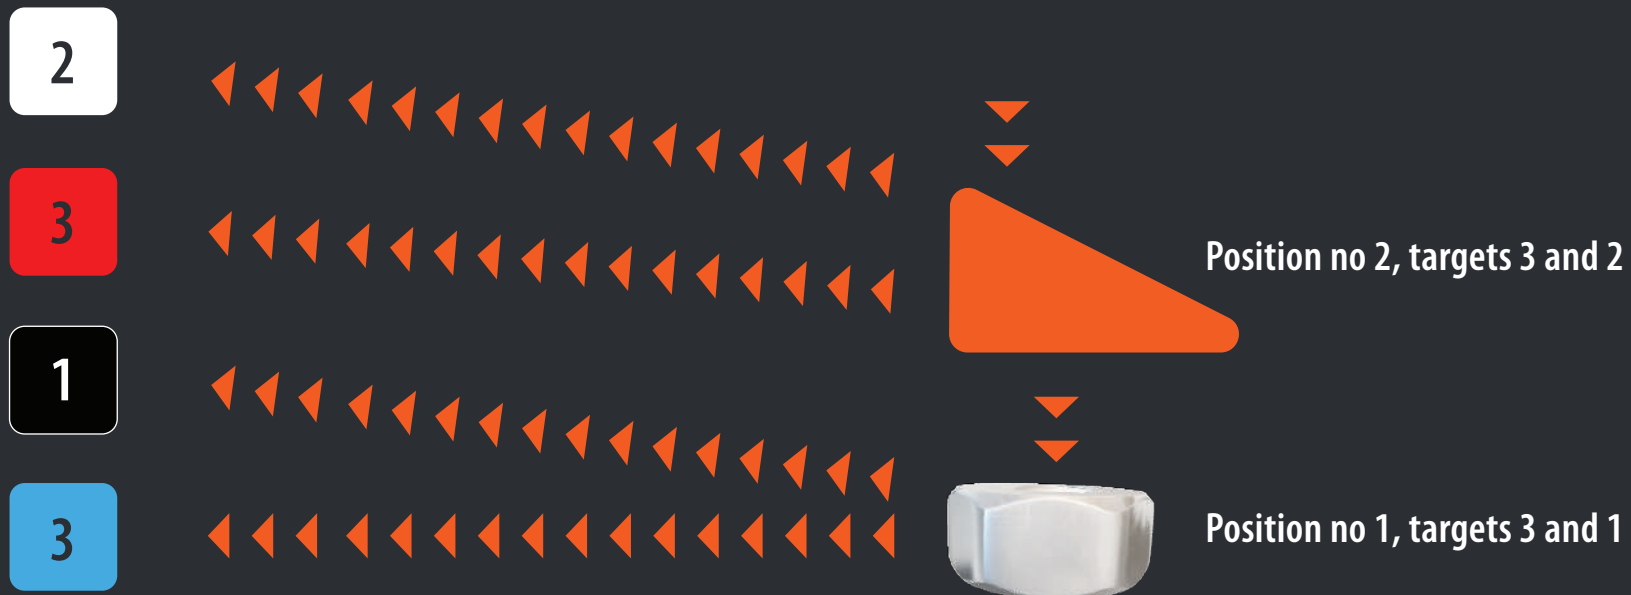

## STAGES

Stage 3 A round target 200mm in diameter, 300m

Unlimited number of rounds

Time: 40 sec

Points: hit 1 point, miss 0 points

Max. points 4

Shooting position: stand to prone, sitting or kneeling

Each target must be hit in order to continue