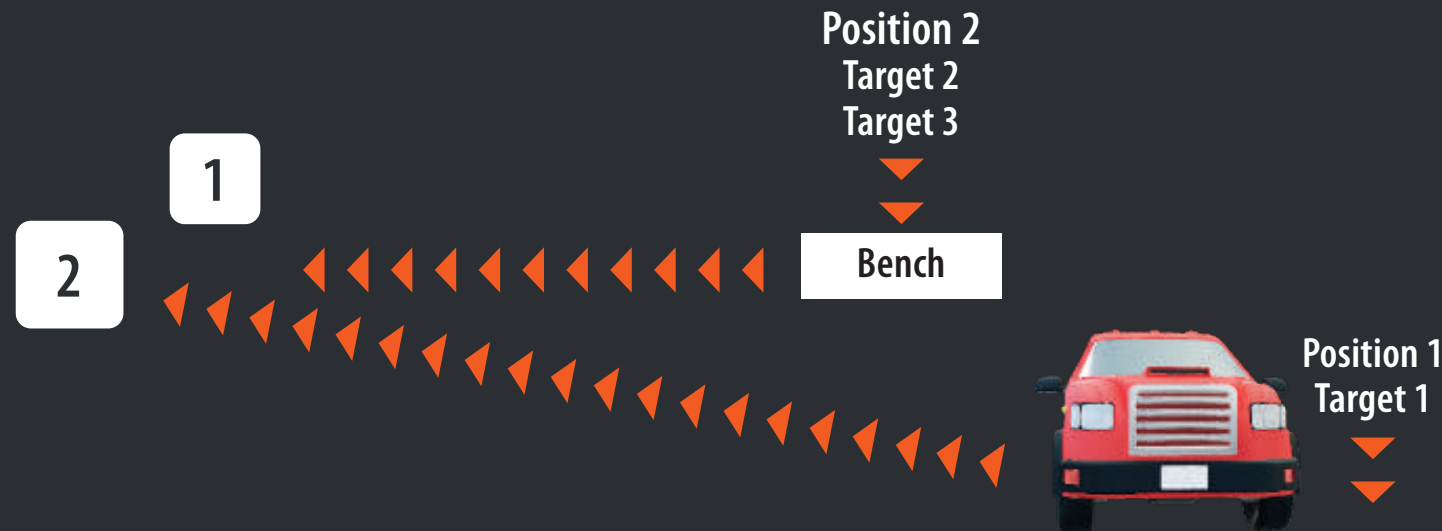

PRIEBEH SÚŤAŽE

Stage 5, 1,2,3 200m-300m

60 sek. /neobmedzený počet rán

Kovové terče , čierno biele, 200m -150mm, 300m-200mm

Bodovanie: zásah 1b, miss 0b

Max. bodov 8

Pozícia 1: Z ľahu , cieľ 1 a 2, strelba popod vozidlo,
sekvencia 1-2-1-2

Pozícia 2: Presun - stôl , ciele 2 a 1,
ľah alebo stoj, sekvencia 2-1-2-1

Každý terč musí byť zasiahnutý v postupnosti k presunu
na ďalší terč

Sekvencia pozícia 1: 1-2-1-2

Sekvencia pozícia 2: 2-1-2-1

STAGES

Stage 5, 1,2,3 200m-300m

60 secs with unlimited number of rounds

Steel targets - 200m in size 150mm, 300m in size 200mm,
black-white targets numbered 1,2

Points: hit 1 point, miss 0 points

Max. points 8

Shooting position 1: Prone - Target 1 and 2 , shooting under
vehicle , sequence 1-2-1-2

Shooting position 2: Prone or stand – Bench, Target 2 and 1,
sequence 2-1-2-1

Each target must be hit in order to continue