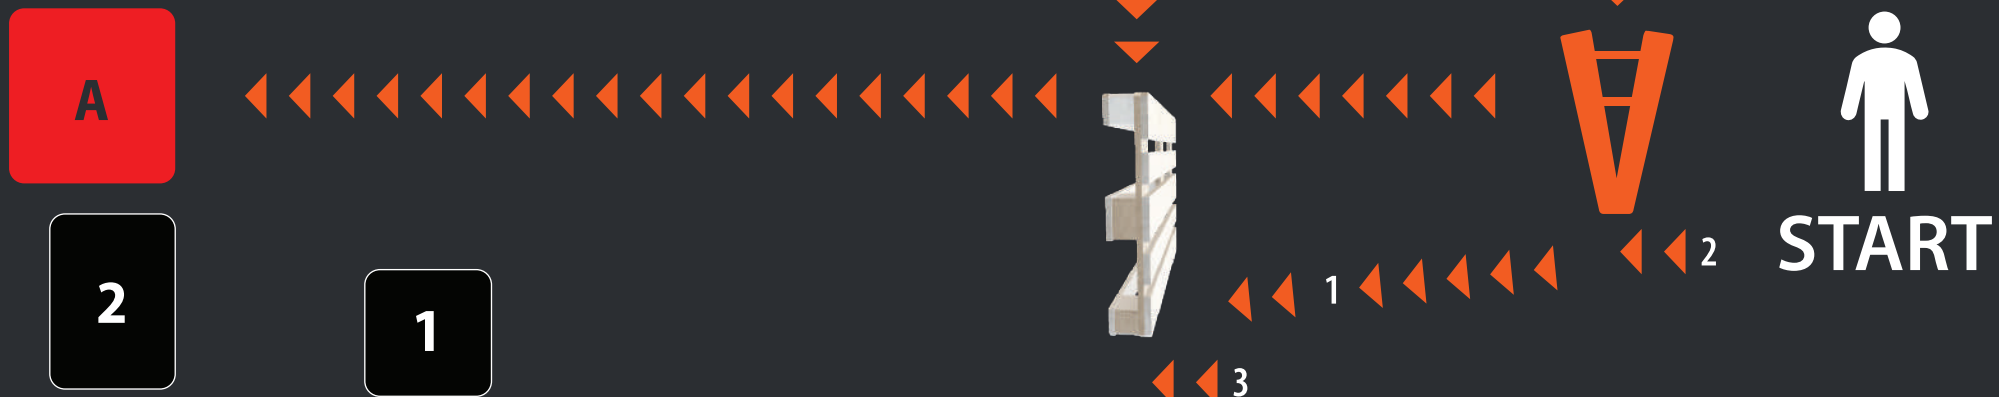

(II) sitting - the strong hand - targets 1, 2

(III) prone - the weak arm - targets 1, 2

Each target must be hit in order to continue.

Points: hit 1 point, miss 0,

Time :90 sec.

Max. points 8